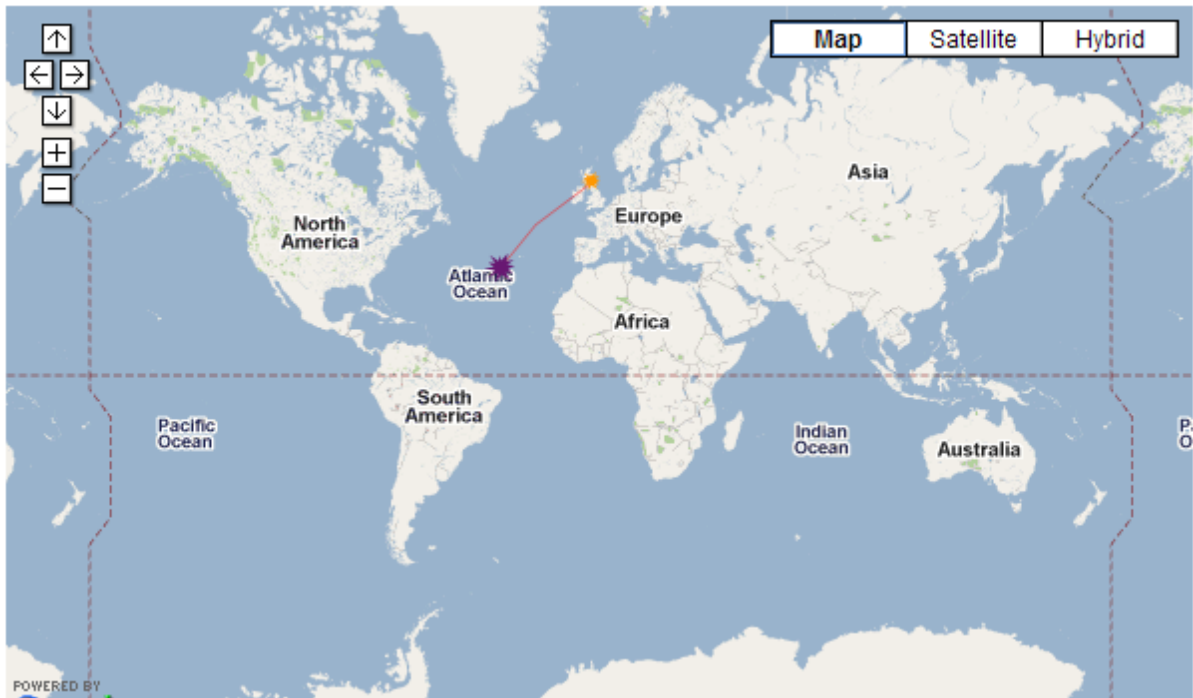

25/05/10 10:09.06 in Northern Mid-Atlantic Ridge

Key: Earthquake in Northern Mid-Atlantic Ridge | Station DOLLY

Date	Time	Magnitude	Latitude	Longitude	Depth	Location
25/05/10	10:09.06	6	35.3521	-35.925	10	Northern Mid-Atlantic Ridge

Approximate predicted arrival times of key phases

Hover over table headers for more information.

Key to station colours: UK IRI SIE Other

Earthquake				Station	
Northern Mid-Atlantic Ridge 6 25-May-10				DOLLY	
				Go	
Distance to earthquake (km / °)	P arrival	PP arrival	S arrival	SS arrival	Surface waves
3333 km	30.03°	10:15.19	10:16.05	10:20.16	10:21.41
					10:24